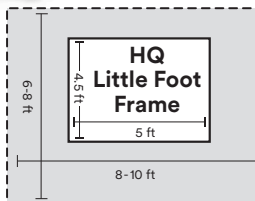

The HQ Little Buddy™ Kit includes special brackets and poles that allow the quilt to be rolled and advanced to simplify quilting small quilts on your HQ Little Foot Frame.