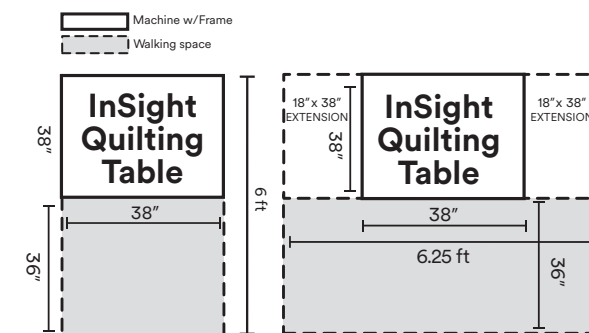

18" x 38" extensions available