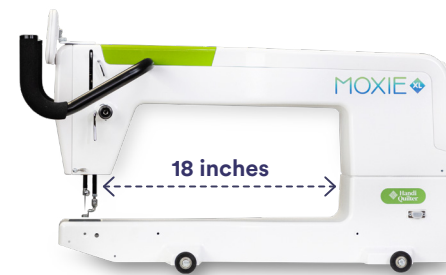

See details at HandiQuilter.com/product/Moxie

Curious about computerized quilting? Turn me over and learn how you can quilt hands-free!!

MOXIE™ XL

Don't let space restrictions dictate what you can create. The Moxie XL enables any quilter, beginner to advanced, to finish their own quilts. With 18" of throat space combined with elevated features and beautifully smooth stitches, the Moxie XL raises the bar for those who want to make the leap to a longarm machine.

Speed:	2,100 stitches per minute
Throat Space:	18"
Footprint*:	4' x 5' or 4' x 8' or 4' x 10'
Stitch Modes:	Manual and Regulated (Precision and Cruise)
SPI:	4 to 18 stitches per inch, basting
Lighting:	Built-in LED lighting
Control:	Full-color touchscreen and front handlebars
Tension:	Manual thread tension control
Table/Frame:	HQ Loft Frame or HQ Little Foot Frame
Suggested Accessories:	Pro-Stitcher Lite, Quilt from the Back Kit, Groovy Board Kit, Steady-Fit™ Ruler Base, Handi Feet, Horizontal Spool Pin, Laser Light, Quilt Clamps, HQ Loft Frame 8' Table Top Kit, HQ Loft Frame 2' Extension Kit, Mini Casters