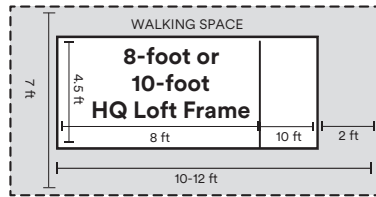

MEET THE FRAMES

KEY

MACHINES

- **M15** MOXIE 15
- **MST** MOXIE ST
- **M18** MOXIE 18

HQ LOFT™ FRAME

The versatile HQ Loft Frame features the essentials of a professional quilting frame system and optional accessories to create a personalized quilting experience.

WHAT SIZE CAN I QUILT? (ON ONE SIDE)

LOFT 8' 80 INCHES

LOFT 10' 100 INCHES

M15 M18

HQ LITTLE FOOT™ FRAME

This is your best choice for stand-up quilting in a small space. Just 5 feet long, it fits in the tightest studios. Its innovative design accommodates any size quilt on its free-standing frame and is adjustable from 33" to 44" in height. Leveling feet adjust to variable floor surfaces.

WHAT SIZE CAN I QUILT? (ON ONE SIDE)

LITTLE FOOT + LITTLE BUDDY 42 INCHES

LITTLE FOOT + CLAMPS ANY SIZE

M18

The HQ Little Buddy™ Kit includes special brackets and poles that allow the quilt to be rolled and advanced to simplify quilting small quilts on your HQ Little Foot Frame.

FINISH WHAT YOU STARTED!

If you're quilting on your home sewing machine or sending your quilt tops out for someone else to finish, look no further! The Moxie family machines are fun and affordable, and will have you finishing your own quilts in no time. And as part of the Handi Quilter family, you get lots of support on your longarm quilting journey.

JUMP IN - THE QUILTING'S GREAT!

WHY HANDI QUILTER?

- Worldwide retailer support
- Warranty: 10 years casting, 5 years electrical, and 5 years mechanical
- Educational videos, tutorials, and tips available at HandiQuilter.com

Pro-Stitcher® LITE

HANDS-FREE QUILTING!